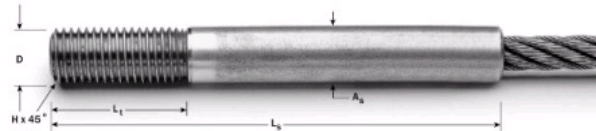

### Threaded Stud SW-720

- ▶ When dimensions for thread length exceed  $L_t$  of the SW-701
- ▶ For custom assemblies where the nominal thread diameter is less than  $D$  of SW-702
- ▶ [View Dimensions Chart](#)

The standard stud material is carbon steel, but you may choose stainless steel if you wish. We furnish the studs without wrench flats unless you specify otherwise. When ordering, please measure the overall length, or the maximum dimension, of the fitting. For the thread length, please specify the minimum dimensions to make use of existing qualified designs. Thread length may be increased if desired. The standard thread used is Right Hand National Coarse Class 2A, but other threads are available on request.

#### Dimensions for Threaded Stud SW-720

Dash No.	Rope Dia.	D	$L_t$	Approx. $L_s$	$A_s$
3	3/32	1/4 - 20	1/2	1 3/8	1/4
4	1/8	1/4 - 20	3/4	1 15/16	1/4
5	5/32	5/16 - 18	7/8	2 3/8	5/16
6	3/16	3/8 - 16	1	2 3/4	3/8
7	7/32	7/16 - 13	1	3 1/16	7/16
8	1/4	1/2 - 13	1 1/8	3 1/2	1/2
9	9/32	9/16 - 12	1 1/4	3 7/8	9/16
10	5/16	5/8 - 11	1 1/2	4 7/16	5/8
12	3/8	3/4 - 10	1 5/8	5 3/16	3/4
14	7/16	3/4 - 10	1 7/8	6	3/4
16	1/2	7/8 - 9	2 1/4	6 1/4	7/8
18	9/16	1 - 8	2 1/2	7 7/8	1
20	5/8	1 1/8 - 7	3	8 7/8	1 1/8
24	3/4	1 3/8 - 6	3 1/4	10 3/8	1 3/8
28	7/8	1 1/2 - 6	3 1/2	11 3/4	1 1/2
32	1	1 3/4 - 5	4 3/8	13 7/8	1 3/4